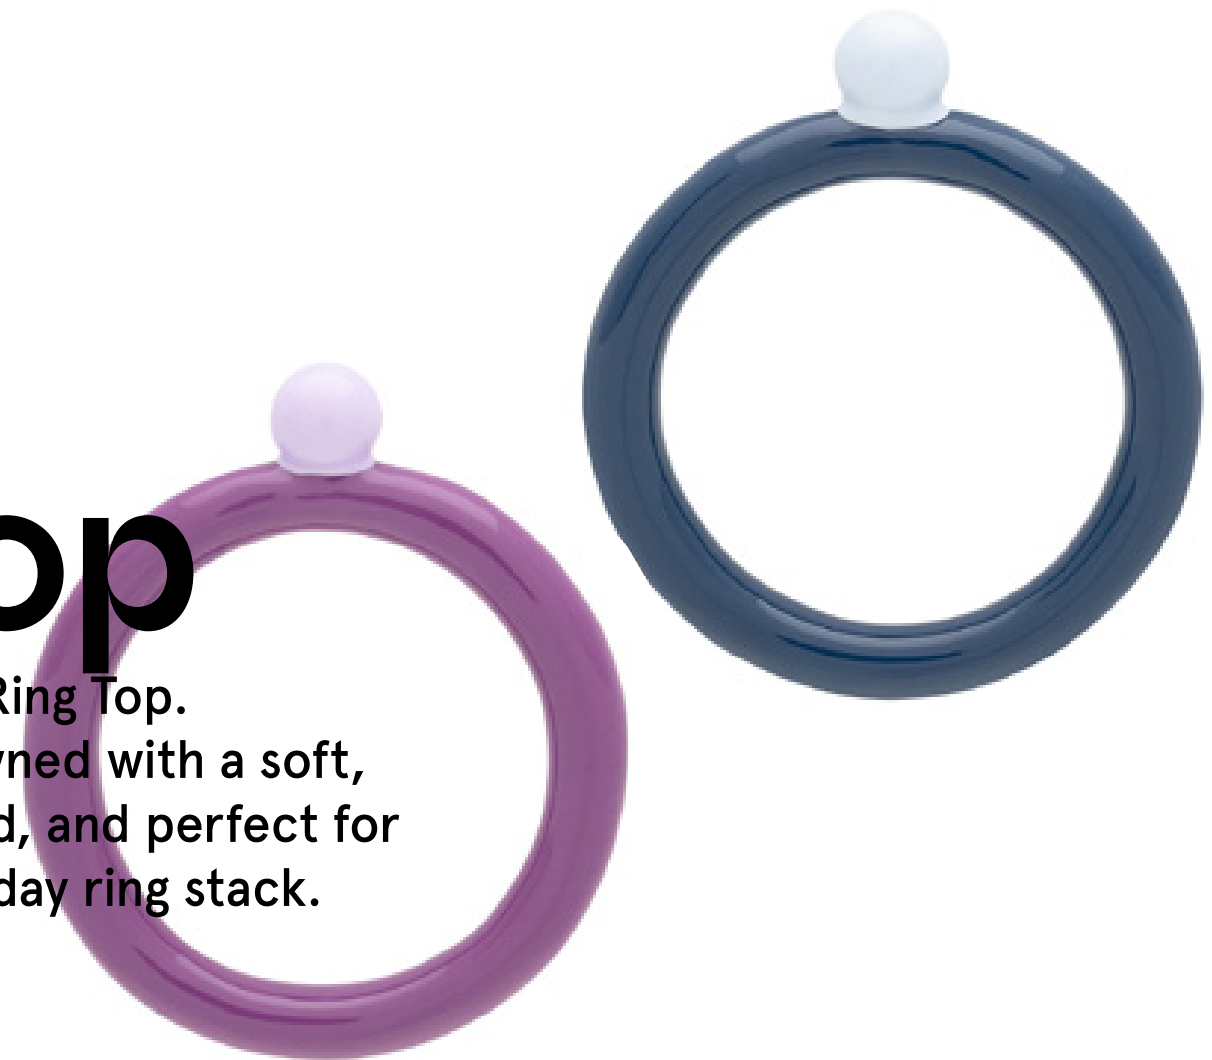

Color Ring Top

New colors refresh Color Ring Top. A glossy enamel band crowned with a soft, rounded top – playful, bold, and perfect for adding color to your everyday ring stack.