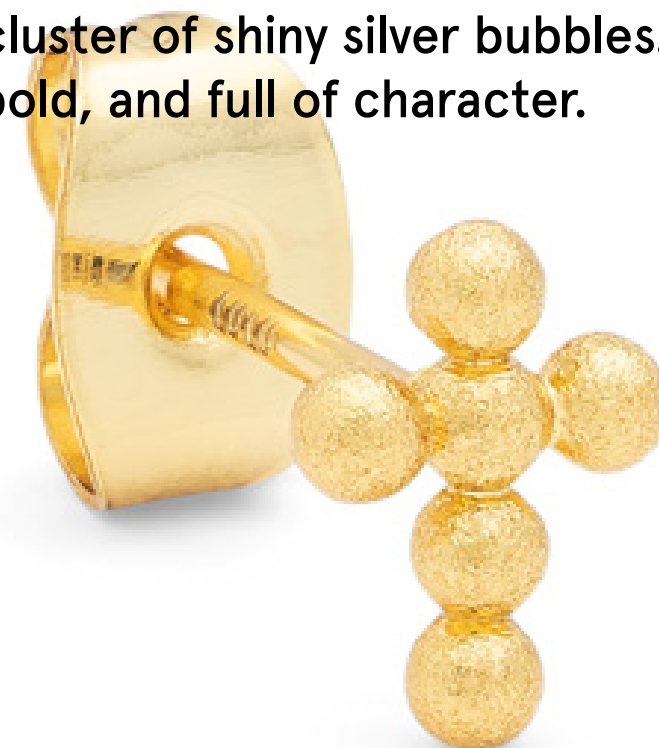

Bouquet Cross

A playful cluster of shiny silver bubbles. Modern, bold, and full of character.