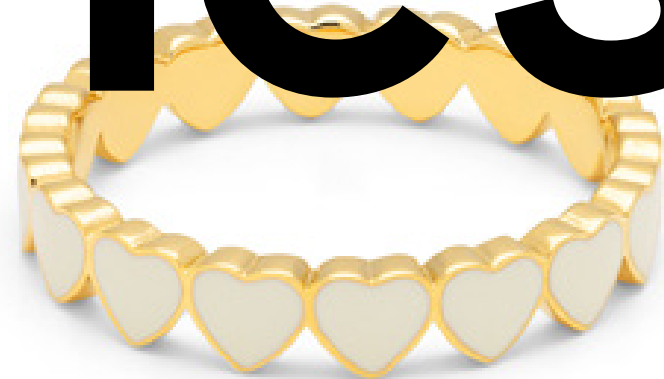

The Ring Bar

Smile

A ring of smiling faces that wraps your finger in joy. Smile Ring is a feel-good statement – light, happy, and made to spread smiles every day.

Basic Rough Ring

A classic band with a softly textured surface. Basic Rough Ring is available in both gold and silver – a timeless essential with a raw, refined edge.

Atom

One of our oldest and most loved ring designs returns. Atom Ring is reintroduced by popular demand – a timeless LULU classic with its signature flowing form.

For My Love

New rings shaped by loving words. For My Love turn a meaningful messages into a delicate, sculptural ring – personal, heartfelt, and made to be worn close every day.

For My Mom

A delicate ring formed by the word Mom. For My Mom is a loving tribute – simple, meaningful.

Connected Series

The Connected Ring-series are shaped by repeating hearts and circles. The rings returns in fresh seasonal colors – graphic, expressive, and designed to be stacked or worn on its own.

Color Ring Crystal

New seasonal colors refresh our Color Ring Crystal. A glossy enamel band finished with a sparkling crystal. Perfect for adding a touch of color to your ring stack.

Love Knot

New seasonal colors refresh the popular Love Knot ring. A smooth enamel band tied with a delicate knot – simple, symbolic, and easy to stack or wear on its own.