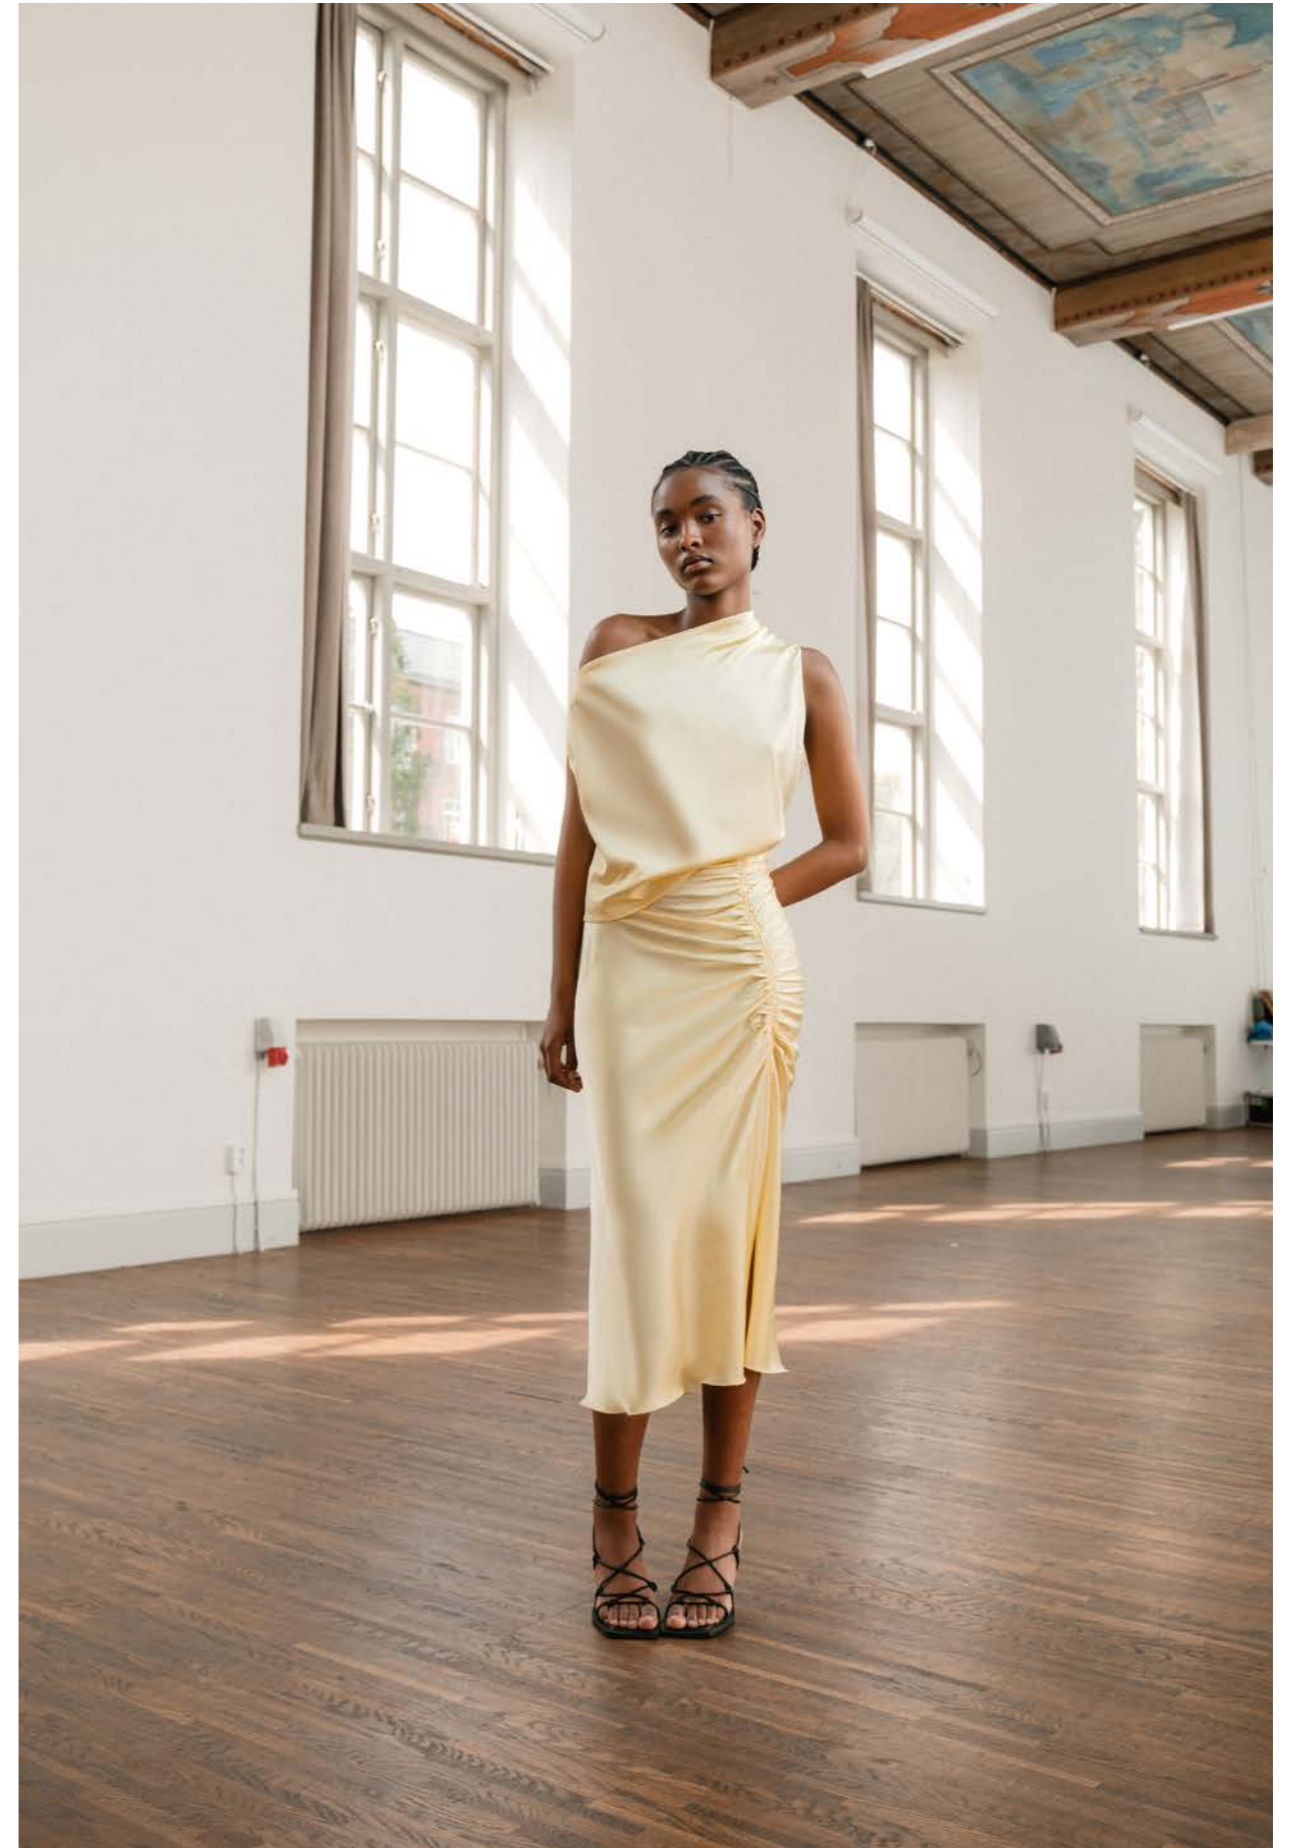

Niva dress denim blue

Elle dress blue grey

Shiro satin tank denim blue, Hana long logo skirt denim blue

Lici satin tank olive green, Hana long logo skirt olive green

Lacy satin tank dusty pink, Hana long logo skirt dusty pink