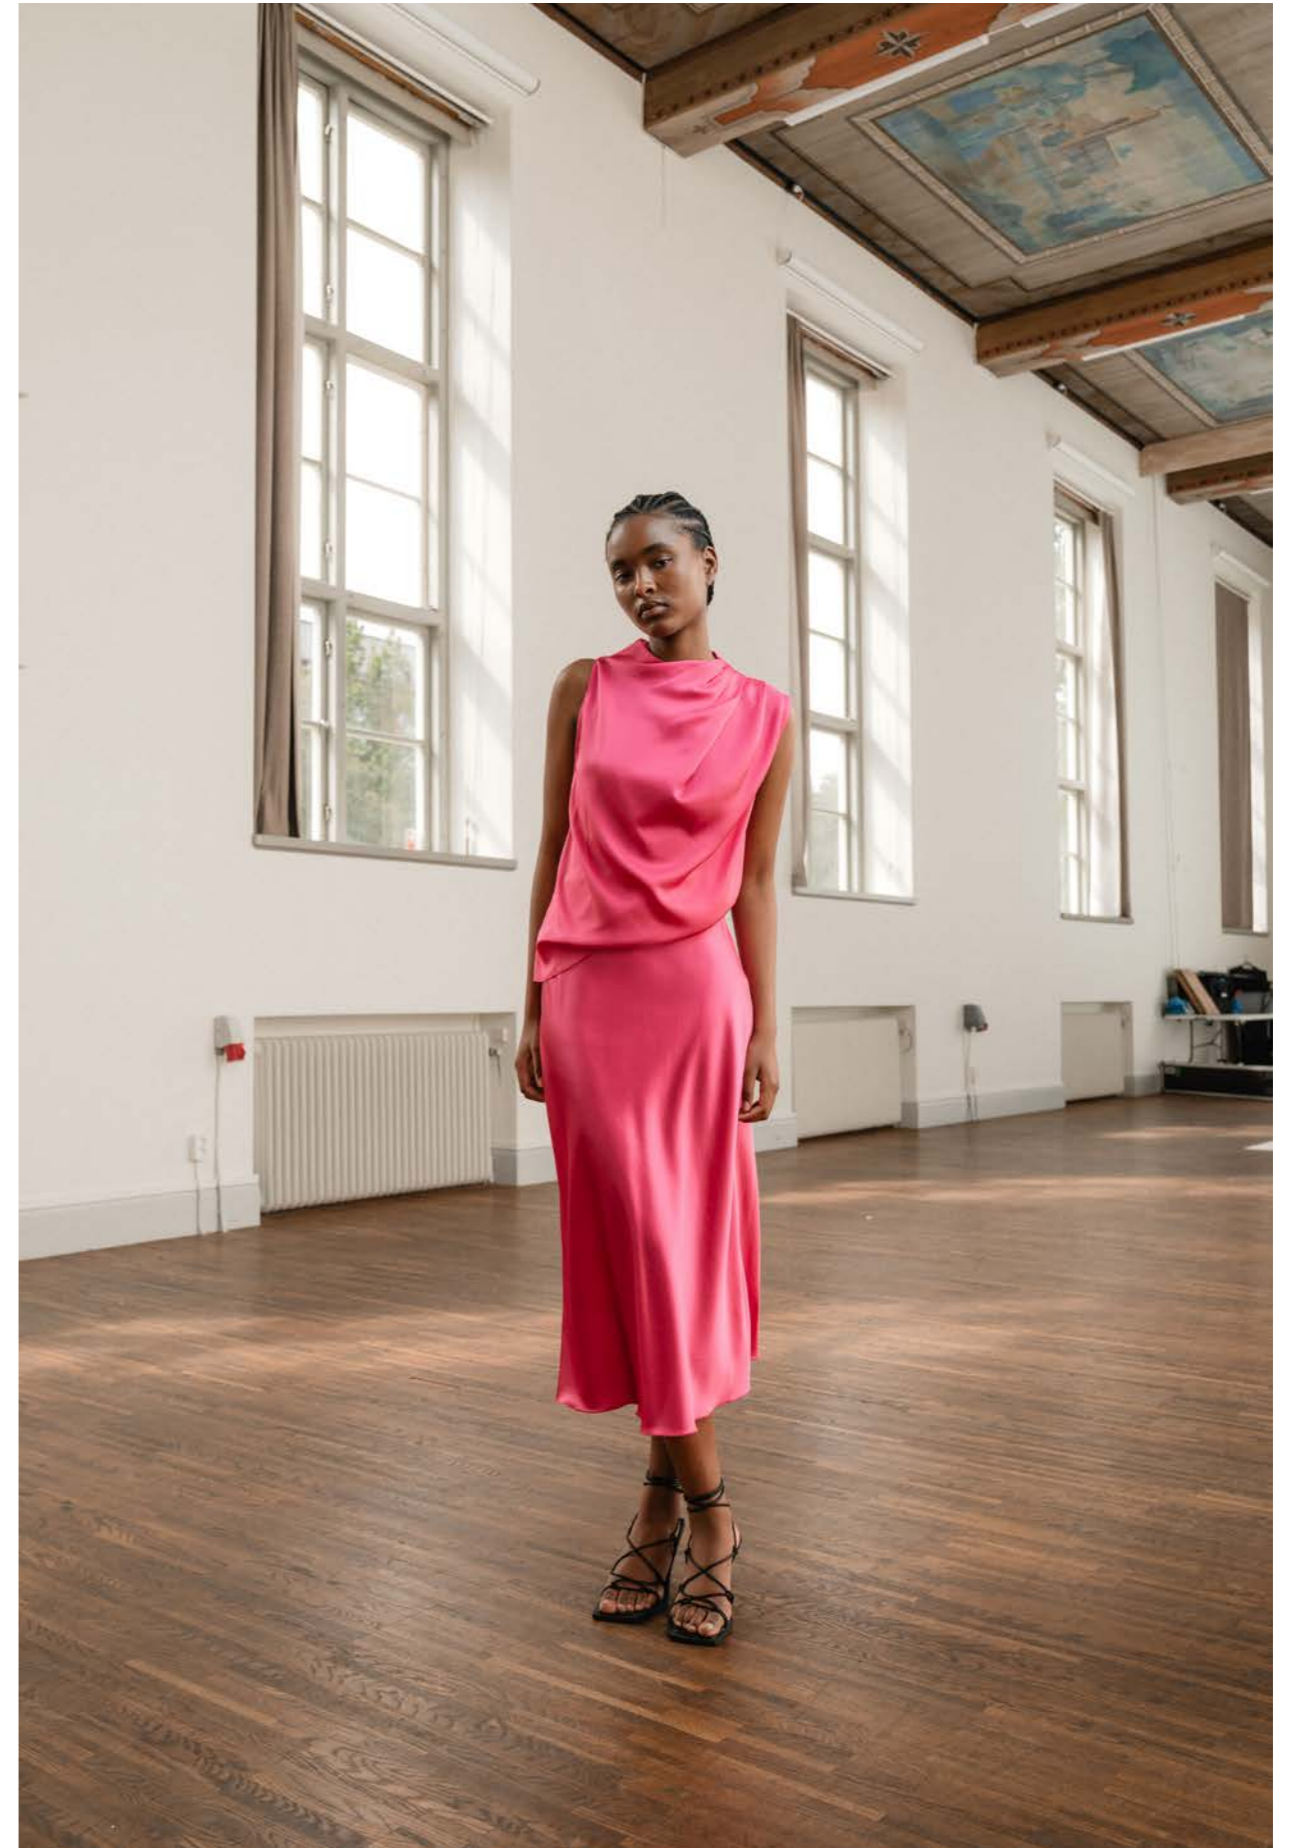

Chima silk blouse denim blue, Hana satin skirt denim blue

Emiko silk blouse greige, Tilda silk skirt greige

Thea silk tee olive green, Hana satin silk skirt olive green

Lima silk tank bubblegum, Hana satin silk skirt bubblegum