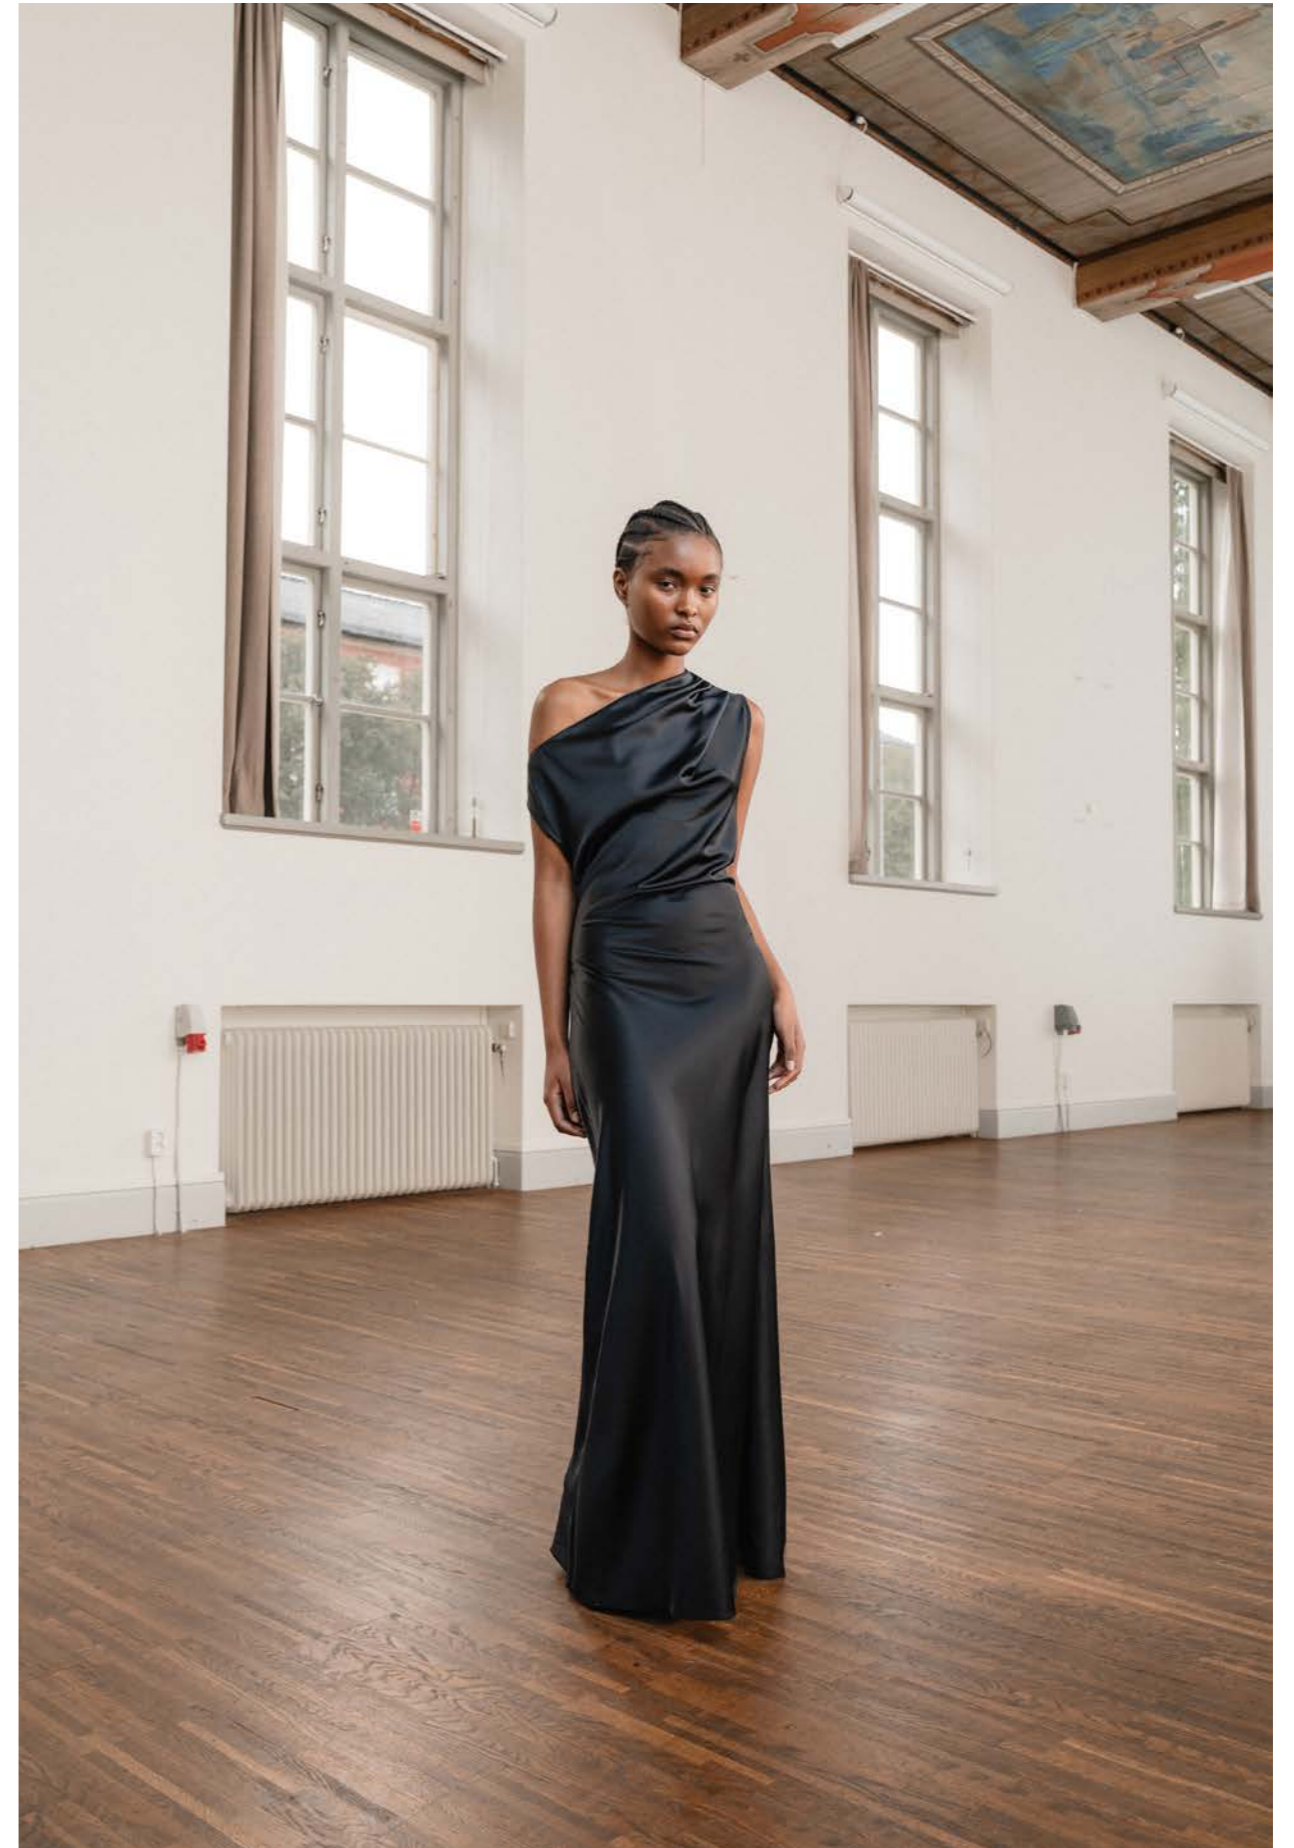

Lacy satin tank light yellow, Dina satin skirt light yellow

Lola satin tee olive green, Mila satin trousers olive green

Lola satin tee bubblegum, Dina satin skirt bubblegum

Jace satin blouse blue grey, Hana long logo satin skirt blue grey