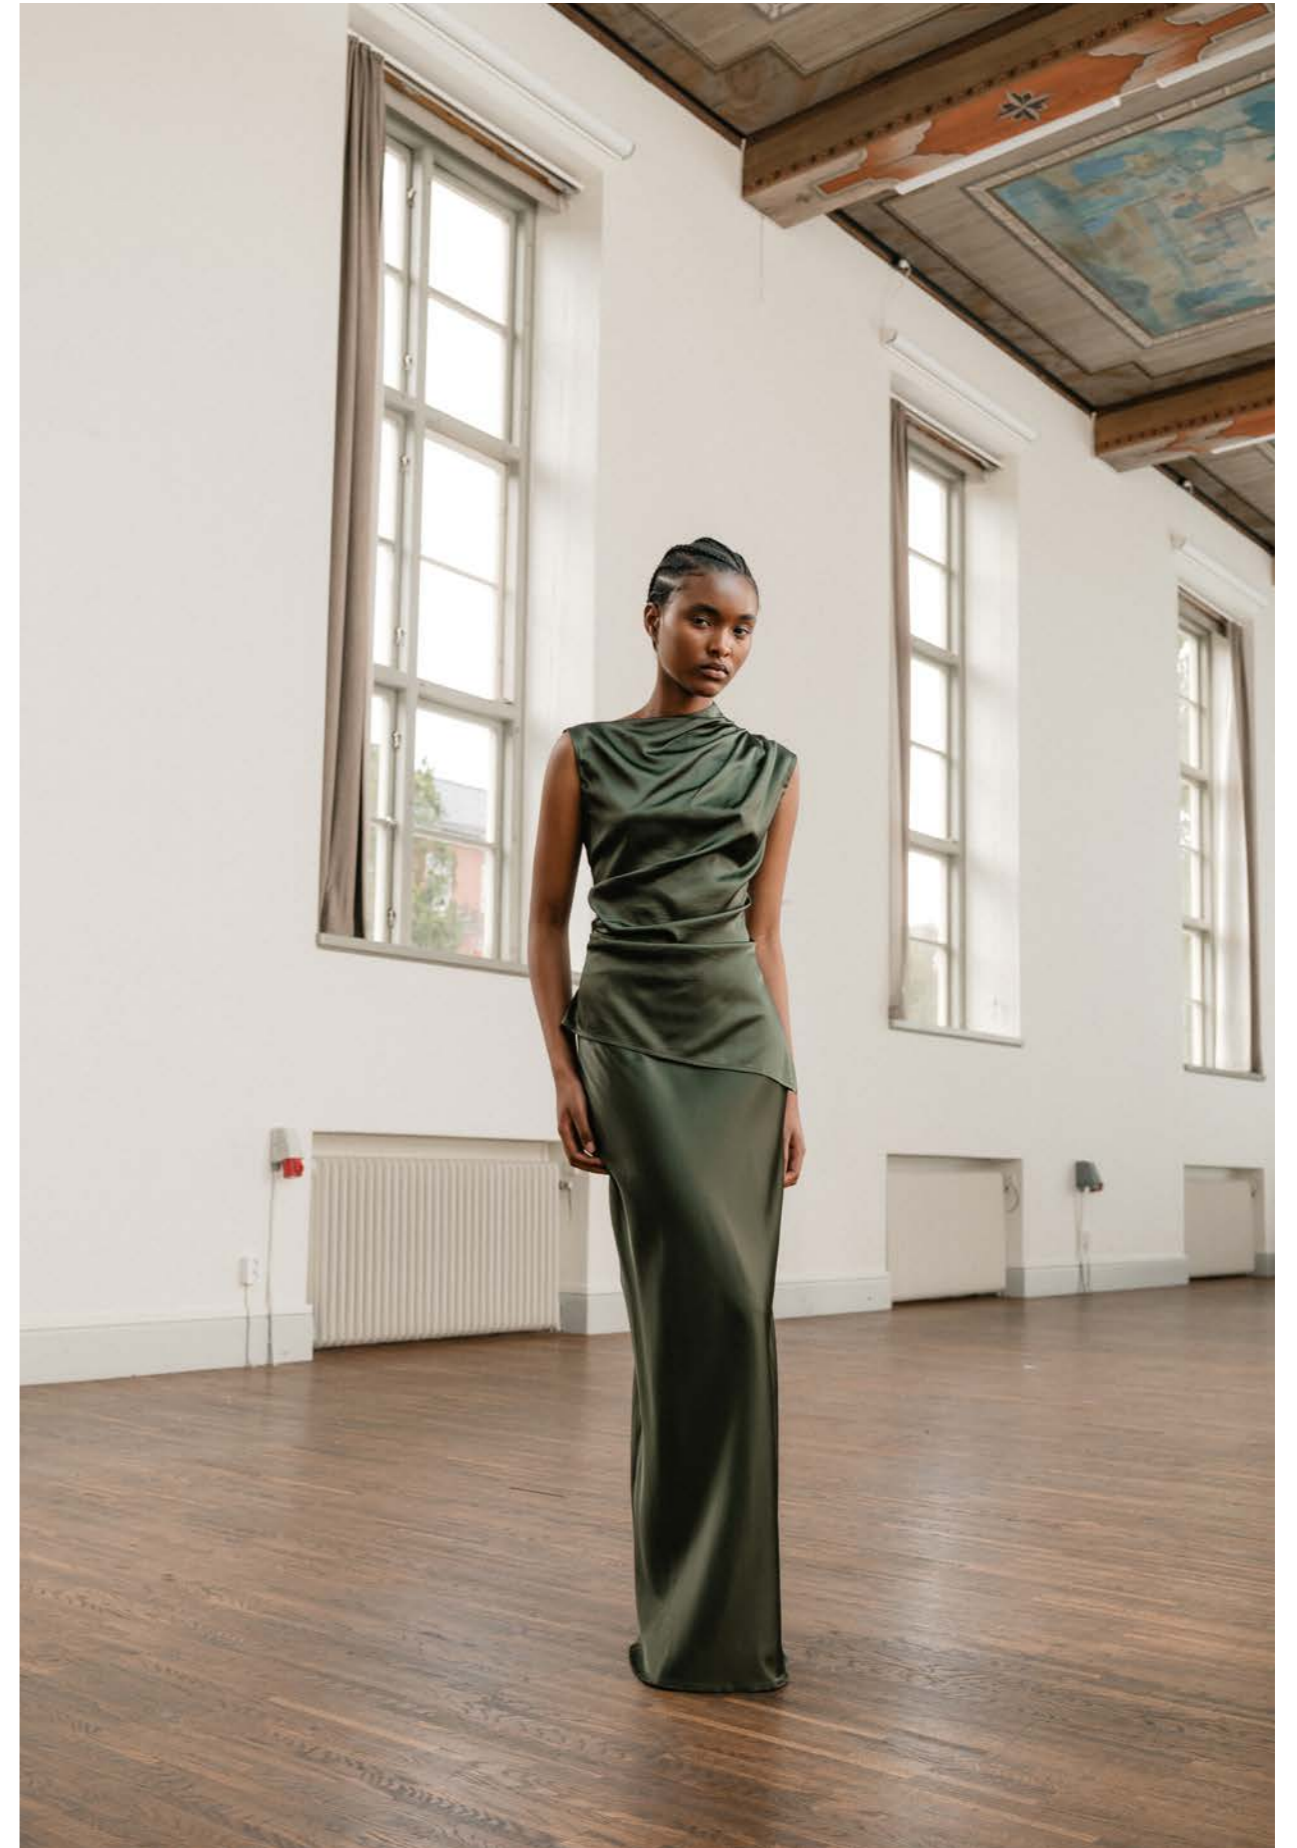

Niva dress denim blue

Elle dress blue grey

Shiro satin tank denim blue, Hana long logo skirt denim blue

Lici satin tank olive green, Hana long logo skirt olive green

Lacy satin tank dusty pink, Hana long logo skirt dusty pink