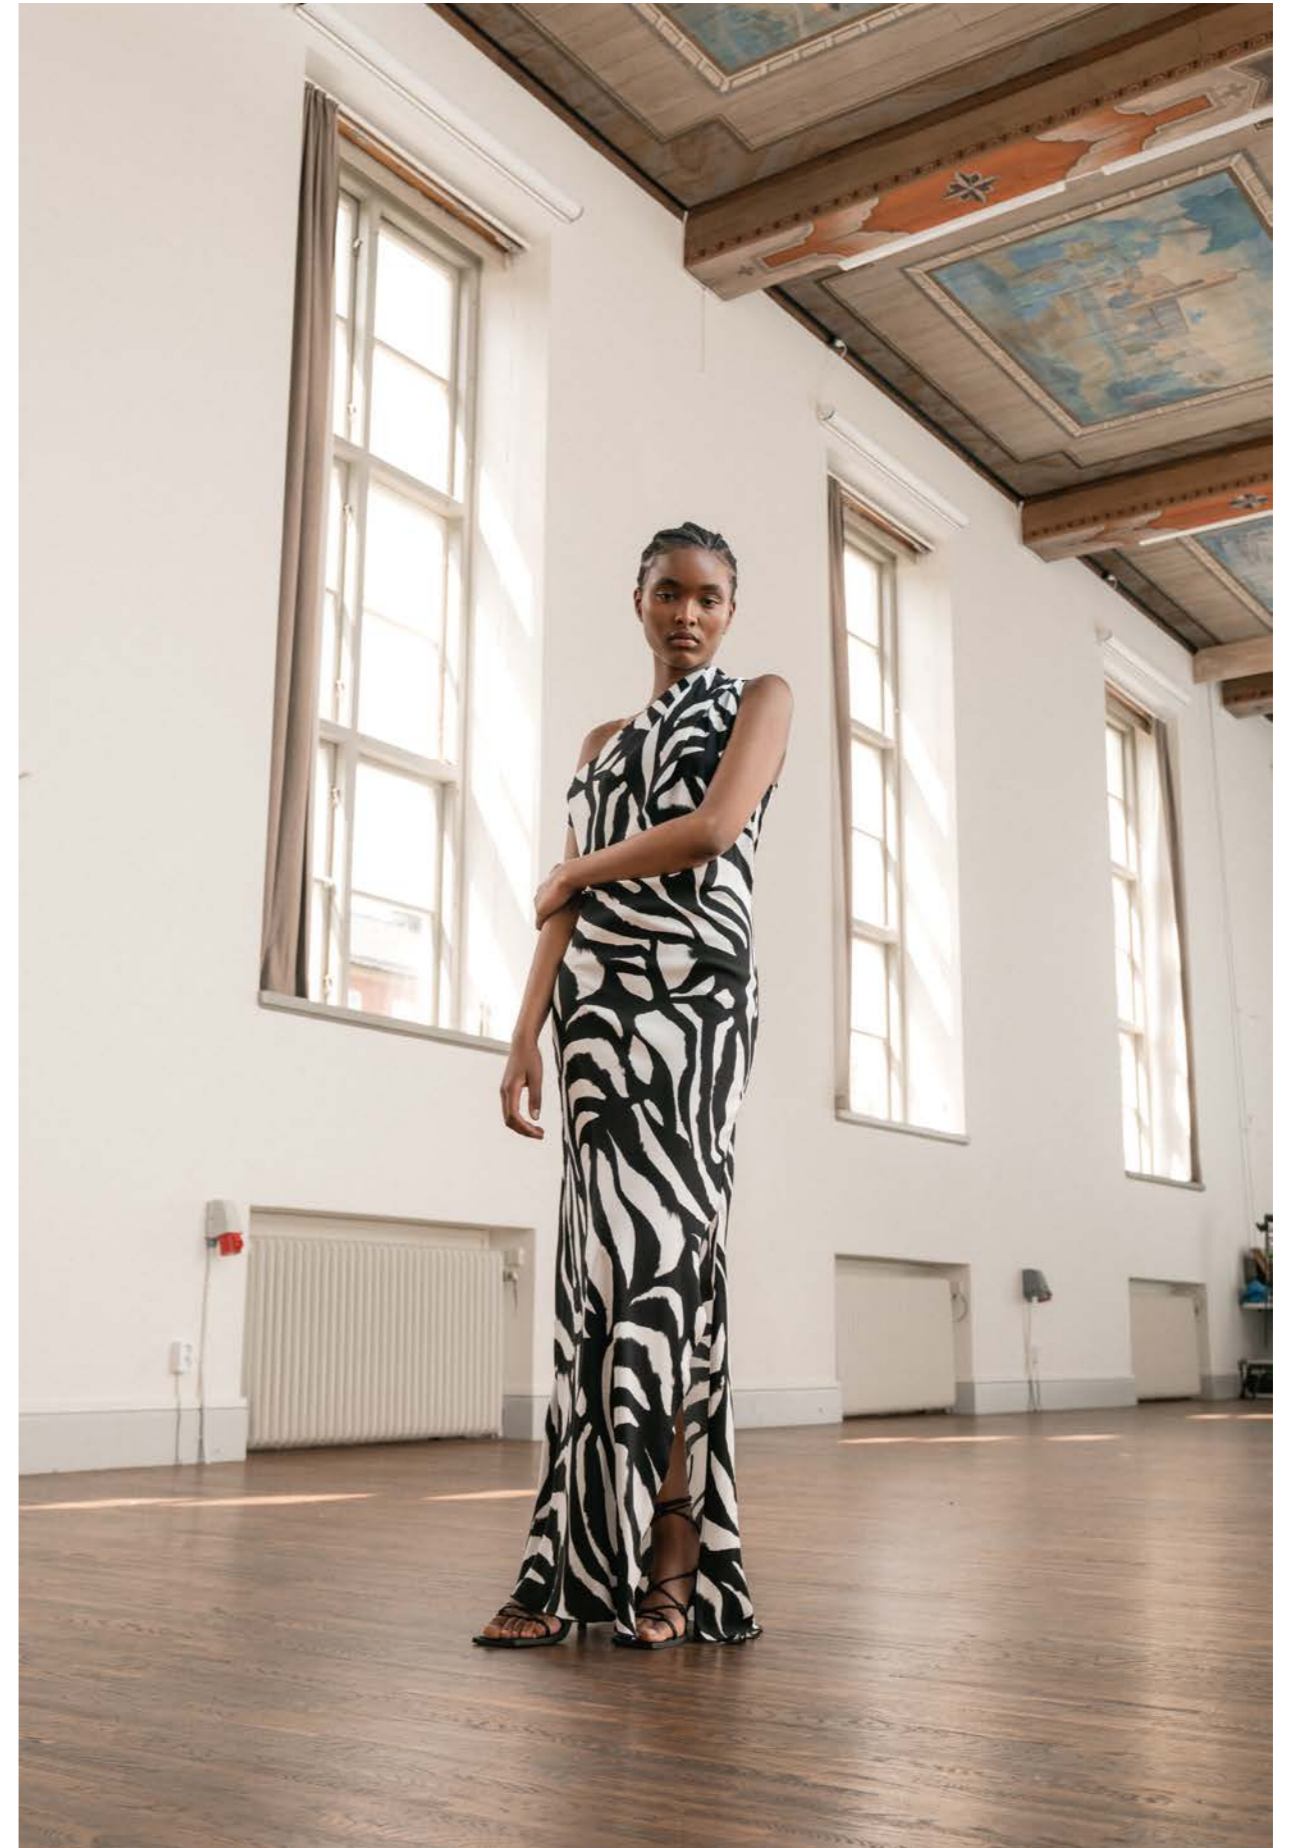

Lacy zebra dress white