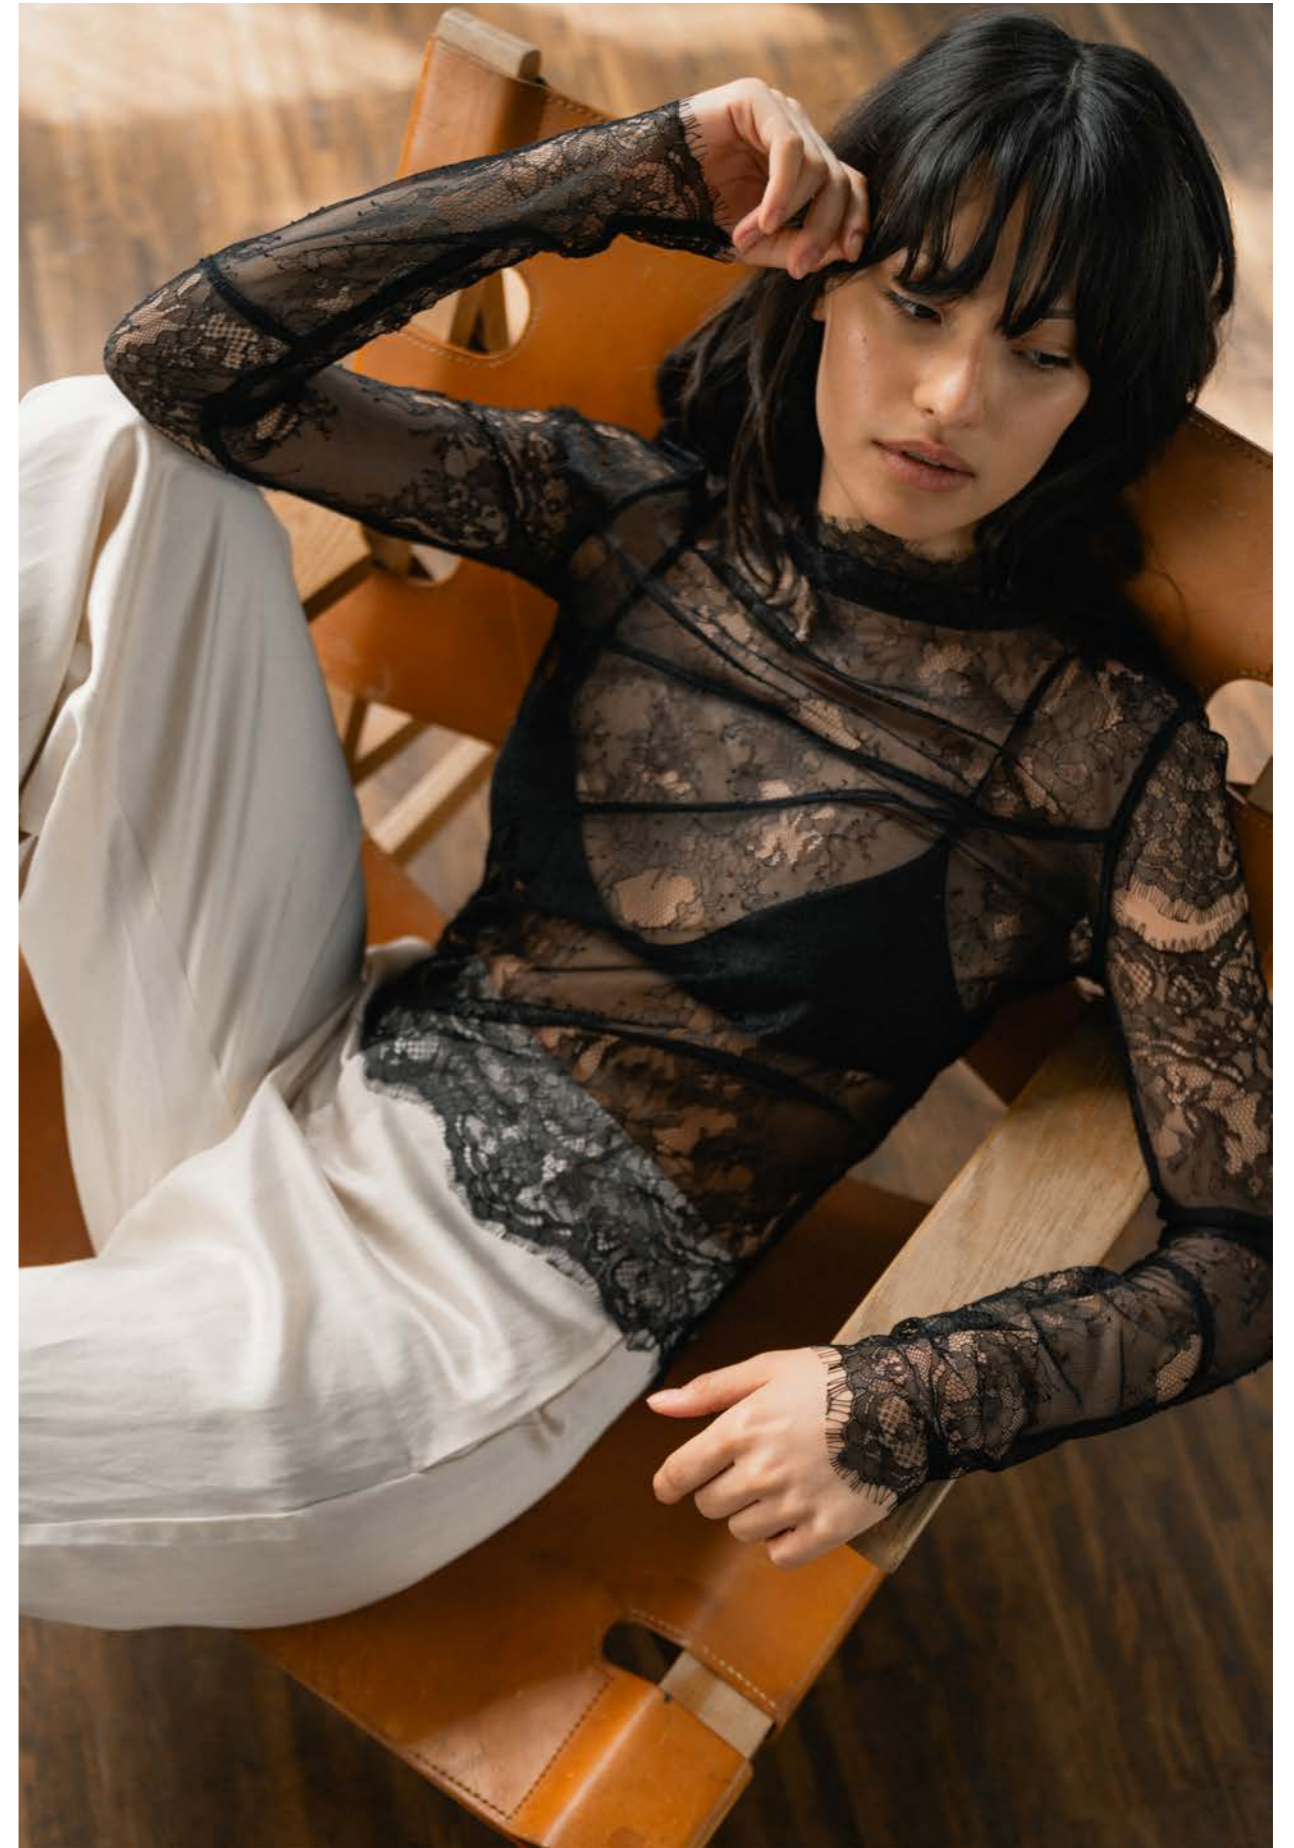

Edina lace blouse black